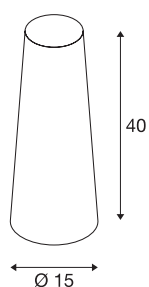

FENDA

lamp shade, conical, black, Ø/H 15/40 cm

Conical FENDA lamp shade with 150 mm diameter and 400 mm height, black.

TECHNICAL DATA

Item no.	156200
IP Code	IP 20
Assembly	Mobile
Color	black
Light outlet	direct - indirect
Height	40 cm
Diameter	15 cm
Net weight	0.144 kg
Gross weight	0.517 kg