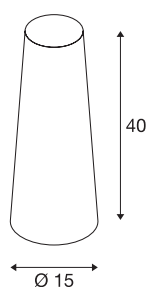

FENDA

lamp shade, conical, green, Ø/H 15/40 cm

Conical FENDA lamp shade with 150 mm diameter and 400 mm height, green.

TECHNICAL DATA

Item no.	156205
IP Code	IP 20
Assembly	Mobile
Color	green
Light outlet	direct - indirect
Height	40 cm
Diameter	15 cm
Net weight	0.155 kg
Gross weight	0.52 kg