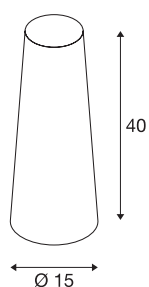

FENDA

lamp shade, conical, blue, Ø/H 15/40 cm

Conical FENDA lamp shade with 150 mm diameter and 400 mm height, blue.

TECHNICAL DATA

Item no.	156207
IP Code	IP 20
Assembly	Mobile
Color	blue
Light outlet	direct - indirect
Height	40 cm
Diameter	15 cm
Net weight	0.157 kg
Gross weight	0.523 kg