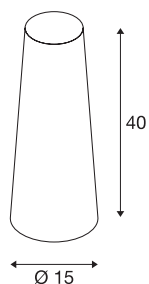

## FENDA

lamp shade, conical, pink, Ø/H 15/40 cm

Conical FENDA lamp shade with 150 mm diameter and 400 mm height, pink.

## TECHNICAL DATA

Item no.	156209
IP Code	IP 20
Assembly	Mobile
Color	pink
Light outlet	direct - indirect
Height	40 cm
Diameter	15 cm
Net weight	0.162 kg
Gross weight	0.527 kg