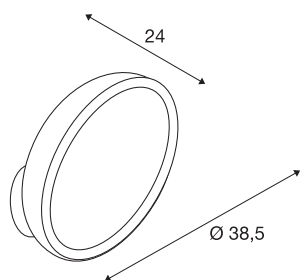

I-RING

wall light, LED, 3000K, round, white, red textile cable, 14W

The striking design of the I-RING Wall Luminaire is further enhanced by two dimmable, high output COB LED modules. The LED modules are hidden from view, which produces a pleasant, even lighting effect. Thanks to an integrated LED driver, the luminaire comes ready for direct connection to 230V electrical mains.

TECHNICAL DATA

Item no.	156311
Number of different light outlets	1
IP Code	IP 20
Assembly	Surface
Assembly details	Wall
Dimmable	Yes
Dimming technology	Leading edge
Primary nominal voltage	220-240V ~50/60Hz
Secondary power / voltage	700 mA
Safety class	I
Wattage	16 W
Lumen	1000 lm
Colour temperature	3000 Kelvin
Beam angle	135 °
Color	white
CRI	90
LXXBXX data	L70B50
Service life	30000 h
Light distribution	symmetric
Light outlet	direct
Depth	24 cm
Diameter	38.5 cm

Net weight	1.873 kg
Gross weight	3.945 kg