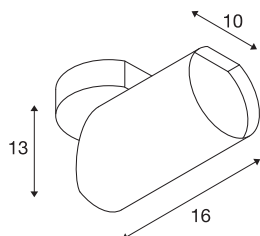

## BILAS 1

wall and ceiling light, spot, single-headed, LED, 2700-K, round, matt black, 25°, 16W, incl. canopy

The BILAS Spot wall and ceiling light appears in a simple and elegant shape. Thanks to the powerful, dimmable COB LED, the luminaire can be used in a variety of settings. The lamp is available as single-headed, double-headed and triple-headed and is ready for direct connection to the 230V mains supply.

## TECHNICAL DATA

Item no.	156420
IP Code	IP 20
Assembly	Surface
Assembly details	Ceiling,Wall
Dimmable	Yes
Dimming technology	Leading edge
Primary nominal voltage	220-240V ~50/60Hz
Safety class	I
Wattage	16 W
Lumen	1000 lm
Colour temperature	2700 Kelvin
Beam angle	25 °
Color	black
CRI	80
LXXBXX data	L70B50
Service life	50000 h
Light distribution	rotational symmetric
Light outlet	direct
Height	20 cm
Diameter	10 cm
Net weight	1.002 kg
Gross weight	1.238 kg