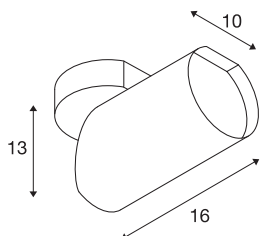

## BILAS 1

wall and ceiling light, Spot, single-headed, LED, 2700-K, round, white matt, 25°, 16W, incl. canopy

The BILAS SPOT Wall and ceiling light exhibits a simple and elegant form. Thanks to its dimmable, high output COB LED, the luminaire can be used in a variety of settings. The luminaire is available in single, double, and triple row versions, and comes ready for direct connection to 230V electrical mains.

## TECHNICAL DATA

Item no.	156421
IP Code	IP 20
Assembly	Surface
Assembly details	Ceiling,Wall
Dimmable	Yes
Dimming technology	Leading edge
Primary nominal voltage	220-240V ~50/60Hz
Safety class	I
Wattage	16 W
Lumen	1000 lm
Colour temperature	2700 Kelvin
Beam angle	25 °
Color	white
CRI	80
LXXBXX data	L70B50
Service life	50000 h
Light distribution	rotational symmetric
Light outlet	direct
Height	20 cm
Diameter	10 cm
Net weight	1.016 kg
Gross weight	1.22 kg