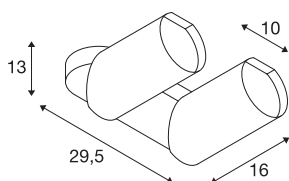

BILAS 2

wall and ceiling light, spot, double-headed, LED, 2700-K, round, matt black, 25°, 31W, incl. canopy

The BILAS SPOT Wall and ceiling light exhibits a simple and elegant form. Thanks to its dimmable, high output COB LED, the luminaire can be used in a variety of settings. The luminaire is available in single, double, and triple row versions, and comes ready for direct connection to 230V electrical mains.

TECHNICAL DATA

Item no.	156430
IP Code	IP 20
Assembly	Surface
Assembly details	Ceiling,Wall
Dimmable	Yes
Dimming technology	Leading edge
Primary nominal voltage	230V ~50/60Hz
Safety class	I
Wattage	31 W
Beam angle	25 °
Color	black
CRI	90
LXXBXX data	L70B50
Service life	50000 h
Light distribution	rotational symmetric
Light outlet	direct
Length	29.5 cm
Width	9.5 cm
Height	20 cm
Net weight	2.412 kg
Gross weight	2.896 kg