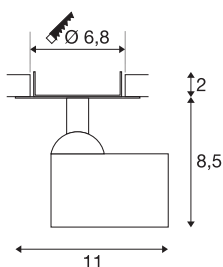

HELIA EL

LED Indoor recessed ceiling light, white, 3000K, 35°

Rotating and swivelling HELIA LED spot for recessed ceiling installation. The luminaire impresses with its slim design and is therefore ideal for modern lighting concepts. The luminaire is made from aluminium and equipped with a Premium LED module. An additional LED driver is required for operation.

TECHNICAL DATA

Item no.	156531
Rotating or tilting	rotary Bar and tiltable
IP Code	IP 20
Assembly	Recessed
Assembly details	Ceiling,Wall
Secondary power / voltage	500 mA
Safety class	III
Wattage	9 W
Minimum ambient temperature	-20 °C
Maximum ambient temperature	50 °C
Lumen	800 lm
Colour temperature	3000 Kelvin
Beam angle	35 °
Color	white
CRI	90
LXXBXX data	L70B50
Service life	30000 h
Light distribution	rotational symmetric
Light outlet	direct
Length	11 cm
Width	11.5 cm
Height	10.5 cm

Light Source

916387	
--------	---

Accessories

464091	LED DRIVER , 9VA, 500-mA, incl. strain relief
--------	---

Net weight	0.279 kg
Gross weight	0.402 kg
Shape of cut-out	round
Installation depth	5 cm
Installation diameter	6.8 cm