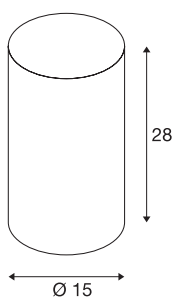

## FENDA

lamp shade, mesh shade, matt black

FENDA metal mesh shade, 15 cm diameter and 28 cm high, black.

### TECHNICAL DATA

Item no.	156920
IP Code	IP 20
Assembly	Mobile
Color	black
Light outlet	diffuse
Height	28 cm
Diameter	15 cm
Net weight	0.418 kg
Gross weight	0.722 kg