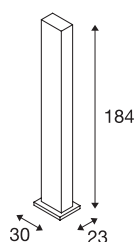

I-LINE TOUCH

floor stand, LED, 3000K, silver-grey, acrylic side shade, max. 32.5W

The I-LINE TOUCH floor luminaire is a top-class LED product. The sensor field enables touch dimming and lets you turn side lamps and the top flood on and off with a tap. Individually activated lamps can be dimmed with sustained pressing. The floor luminaire is equipped with a high output, Premium COB LED ceiling flood, and high-grade SMD LEDs in the luminaire body for general room lighting. The I-LINE TOUCH Floor Luminaire comes complete with a power plug. The product is ready to be directly connected to the 230V supply.

TECHNICAL DATA

Item no.	157004
Number of different light outlets	2
IP Code	IP 20
Impact resistance class	IK 03
Impact resistance	0,3499999999999998 Joule
Assembly	Mobile
Dimmable	Yes
Dimming technology	Switch Dimmable
Primary nominal voltage	100-240V ~50/60Hz
Secondary power / voltage	12 V
Safety class	I
Wattage	31 W
Beam angle	80 °
Color	grey
CRI	90
LXXBXX data	L70B50
Service life	40000 h
Light distribution	symmetric
Light outlet	direct - indirect
Light outlet 2	direct
Width	30 cm
Height	184 cm

Depth	23 cm
Net weight	14.386 kg
Gross weight	18.419 kg