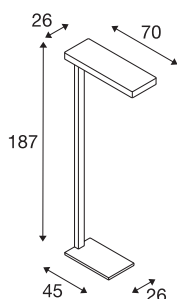

## WORKLIGHT LED SL-2

floor stand, 3000K, white, 37W, incl. LED driver

The consistent development of our WORKLIGHT series, the LED SL-2 is an office floor stand outfitted with the most modern technology and highly efficient, powerful LEDs from Phillips. Thanks to the built-in driver and connection lead with plug, the WORKLIGHT LED SL-2 is ready for direct connection to the 230V mains supply.

## TECHNICAL DATA

Item no.	157901
Number of different light outlets	2
IP Code	IP 20
Impact resistance class	IK 03
Impact resistance	0.35 Joule
Assembly	Mobile
Primary nominal voltage	220-240V ~50/60Hz
Secondary power / voltage	226 mA
Safety class	I
Wattage	35 W
Ambient temperature	40 °C
Level of inrush current	14 A
Duration of inrush current	250 µs
Lumen	3700 lm
Colour temperature	3000 Kelvin
Beam angle	110 °
Color	white
CRI	80
UGR ≤	19
LXXBXX data	L70B50
Service life	50000 h
Risk Group	0

## Light Source

775799	
--------	---

<b>Length</b>	70 cm
<b>Width</b>	26 cm
<b>Height</b>	187 cm
<b>Net weight</b>	14.492 kg
<b>Gross weight</b>	17.253 kg