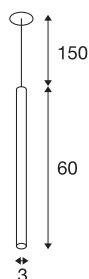

HELIA 30

pendant, LED, 3000K, round, black, flat canopy for recessed installation, 7.5W

With the HELIA 30 you have a recessed pendant with a puristic and clear design. This luminaire is available in black, white and brushed copper. With integrated 7.5 W warm-white premium LED. The luminaire is supplied with a 1.5 m connection lead / suspension. A separate 500mA constant current driver is required for operation.

TECHNICAL DATA

Item no.	158400
Number of different light outlets	1
IP Code	IP 20
Assembly	Recessed
Assembly details	Ceiling
Secondary power / voltage	500 mA
Safety class	III
Wattage	7.5 W
Maximum ambient temperature	30 °C
Lumen	500 lm
Colour temperature	3000 Kelvin
Beam angle	40 °
Color	black
CRI	90
LXXBXX data	L70B50
Service life	30000 h
Light distribution	rotational symmetric
Light outlet	direct
Length	60 cm
Diameter	3 cm
Pendant length	150 cm
Net weight	0.483 kg

Light Source

916381	
--------	---

Accessories

1007226	LED driver 21W 500mA
1007227	LED driver 20W 350mA- /500mA PHASE
1007229	LED driver 25W 150-700- mA DALI TOUCH

Gross weight	0.739 kg
Shape of cut-out	round
Installation depth	3 cm
Installation diameter	6.8 cm
BIG WHITE Page	301