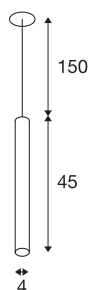

HELIA 40

pendant, LED, 3000K, round, black, flat canopy, 9W

With the HELIA 40 you have a recessed pendant with a puristic and clear design. This luminaire is available in black, white and brushed copper. With integrated 7.5 W warm-white premium LED. The luminaire is supplied with a 1.5 m connection lead / suspension. A separate 500mA constant current driver is required for operation.

TECHNICAL DATA

Item no.	158410
Number of different light outlets	1
IP Code	IP 20
Assembly	Recessed
Assembly details	Ceiling
Secondary power / voltage	500 mA
Safety class	III
Wattage	9 W
Maximum ambient temperature	30 °C
Lumen	700 lm
Colour temperature	3000 Kelvin
Beam angle	30 °
Color	black
CRI	90
LXXBXX data	L70B50
Service life	30000 h
Light distribution	rotational symmetric
Light outlet	direct
Length	45 cm
Diameter	4 cm
Pendant length	150 cm
Net weight	0.573 kg

Light Source

916387	
--------	---

Accessories

1007226	LED driver 21W 500mA
1007227	LED driver 20W 350mA- /500mA PHASE
1007229	LED driver 25W 150-700- mA DALI TOUCH

Gross weight	0.8 kg
Shape of cut-out	round
Installation depth	3 cm
Installation diameter	6.8 cm
BIG WHITE Page	303