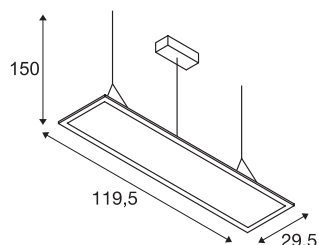

TECHNICAL DATA

Item no.	158723
IP Code	IP 20
Assembly	Surface
Assembly details	Ceiling
Primary nominal voltage	100-277V ~50/60Hz
Secondary power / voltage	1000 mA
Safety class	I
Wattage	42 W
Level of inrush current	8.5 A
Duration of inrush current	25 μ s
Stroboscopic effect (SVM)	0.01
Lumen	3100 lm
Colour temperature	3000 Kelvin
Beam angle	110 °
Color	white
UGR \leq	22
LXXBXX data	L70B50
Service life	30000 h
Length	119.5 cm
Width	29.5 cm
Height	1.3 cm
Pendant length	150 cm

Light Source

916357		Net weight	4.678 kg
		Gross weight	5.653 kg