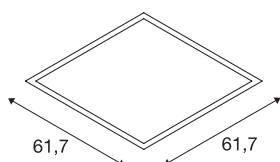

I-VIDUAL

LED panel for grid ceilings, 3000K, silver-grey, L/W 61.7/61.7 cm

The 62 x 62 cm grid I-VIDUAL, available with a number of different colours of light, offers a modern and space saving solution for efficient basic lighting needs. Due to the variable constant current power supply of 1000mA to 1050mA, various standard or dimmable drivers can be used. With this product you reach a pleasant, homogeneous and glare-free lighting feeling. Ideal as a replacement for old tube systems.

TECHNICAL DATA

Item no.	158753
IP Code	IP 20
Assembly	Recessed
Assembly details	Ceiling
Secondary power / voltage	1000/1050 mA
Safety class	III
Lumen	3250 lm
Colour temperature	3000 Kelvin
Beam angle	110 °
Color	grey
CRI	80
LXXBXX data	L70B50
Service life	30000 h
Light outlet	direct
Length	61.7 cm
Width	61.7 cm
Height	1.3 cm
Net weight	4.229 kg
Gross weight	5.056 kg
Shape of cut-out	square
Installation depth	5 cm