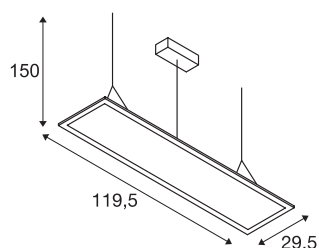

I-PENDANT PRO

pendant, LED, 2700K, white, L/W/H 123/29.5/1.3 cm, 35W

The dimmable I-PENDANT PRO Premium pendant comes in white and silver-grey. Thanks to the built-in premium LEDs and their particularly high luminous flux, the luminaire is suitable for all applications. This variant is supplied including the connection lead and suspension with a length of 1.5 m. The installed 1000mA driver ensures that it can be directly connected to the 230V mains supply. An aperture angle of under 19 is achieved here.

TECHNICAL DATA

Item no.	158852
IP Code	IP 20
Assembly	Surface
Assembly details	Ceiling
Primary nominal voltage	100-240V ~50/60Hz
Secondary power / voltage	1000 mA
Safety class	I
Wattage	42 W
Lumen	3300 lm
Colour temperature	2700 Kelvin
Beam angle	90 °
Color	white
CRI	80
UGR ≤	22
LXXBXX data	L70B50
Service life	30000 h
Light distribution	symmetric
Light outlet	direct
Length	119.5 cm
Width	29.5 cm
Height	1.3 cm
Pendant length	150 cm

Net weight	5.103 kg
Gross weight	5.943 kg