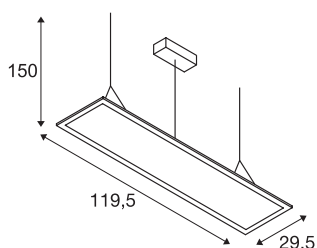

I-PENDANT PRO

pendant, LED, 3000K, white, L/W/H 123/29.5/1.3 cm, 35W

The dimmable I-PENDANT PRO Premium pendant comes in white and silver-grey. Thanks to the built-in premium LEDs and their particularly high luminous flux, the luminaire is suitable for all applications. This variant is supplied including the connection lead and suspension with a length of 1.5 m. The installed 1000mA driver ensures that it can be directly connected to the 230V mains supply. An aperture angle of under 19 is achieved here.

TECHNICAL DATA

Item no.	158853
IP Code	IP 20
Assembly	Surface
Assembly details	Ceiling
Primary nominal voltage	100-240V ~50/60Hz
Secondary power / voltage	1000 mA
Safety class	I
Wattage	42 W
Lumen	3300 lm
Colour temperature	3000 Kelvin
Beam angle	90 °
Color	white
CRI	80
UGR ≤	22
LXXBXX data	L70B50
Service life	30000 h
Light distribution	symmetric
Light outlet	direct
Length	119.5 cm
Width	29.5 cm
Height	1.3 cm
Pendant length	150 cm

Net weight	5.108 kg
Gross weight	6.223 kg