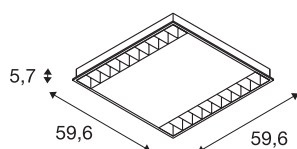

RASTO

recessed ceiling light for grid ceilings, LED, 4000K, white, L/W 59.6/59.6 cm, 4000lm, 36W

With our RASTO LED recessed fitting we offer you a modern and space-saving solution for an efficient type of basic lighting. It comes with a neutral white colour of light. Designed for grid ceilings with a 60x60 cm dimension, the RASTO LED is supplied ready for installation. With a total output of 2 x 18 W and a luminous flux of approx. 4,000 lumen, you achieve a pleasant, uniform and glare-free lighting sensation. Thanks to the pre-installed LED driver, the RASTO LED is ready for direct connection to the 230V mains supply. This luminaire includes built-in LED lamps.

TECHNICAL DATA

Item no.	158911
Number of different light outlets	1
IP Code	IP 20
Assembly	Recessed
Assembly details	Ceiling
Primary nominal voltage	220-240V ~50/60Hz
Secondary power / voltage	700 mA
Safety class	I
Wattage	36 W
Level of inrush current	17 A
Duration of inrush current	100 µs
Lumen	4100 lm
Colour temperature	4000 Kelvin
Beam angle	90 °
Color	white
CRI	80
UGR ≤	19
LXXBXX data	L70B50
Service life	50000 h
Light distribution	symmetric
Light outlet	direct
Length	59.6 cm

Width	59.6 cm
Height	5.7 cm
Net weight	3.7 kg
Gross weight	4.403 kg
Installation depth	10 cm