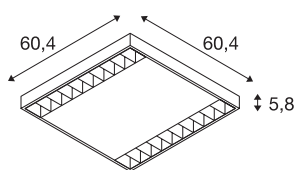

## RASTO

ceiling light, double-headed, LED, 4000K, white, L/W/H 60.4/60.4/5.8 cm, 4000lm, 38W

With our RASTO LED surface-mounted fitting we offer you a modern and space-saving solution for an efficient type of basic lighting. It comes with a neutral white colour of light. With a total output of 2 x 18 W and a luminous flux of approx. 4100 lumen, you achieve a pleasant, uniform and glare-free lighting sensation. Thanks to the pre-installed LED driver, the RASTO LED is ready for direct connection to the 230V mains supply. This luminaire includes built-in LED lamps.

## TECHNICAL DATA

Item no.	158921
Number of different light outlets	1
IP Code	IP 20
Assembly	Surface
Assembly details	Ceiling with Acc.
Primary nominal voltage	220-240V ~50/60Hz
Secondary power / voltage	600 mA
Safety class	I
Wattage	38 W
Level of inrush current	17 A
Duration of inrush current	100 µs
Beam angle	90 °
Color	white
CRI	90
UGR ≤	22
LXXBXX data	L70B50
Service life	50000 h
Light distribution	symmetric
Light outlet	direct
Length	60.4 cm
Width	60.4 cm
Height	5.8 cm