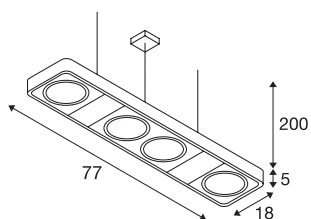

AIXLIGHT R2 LONG

pendant, four-headed, QR111, rectangular, white, L/W/H 77/18/5 cm, 2x75W max.

With our AIXLIGHT R2 LONG, which is in keeping with the basic design of the AIXLIGHT R series, we offer a high-voltage pendant, which takes four HV ES111-type lamps. It is available in black, white, or silver-grey housing colours.

The lamp holders are multi-directional tiltable ensuring the light cone can be individually aligned. AIXLIGHT R2 DUO is ready to be directly connected to the 230V mains supply.

TECHNICAL DATA

Item no.	159221
Lamp	QPAR111
Number of sockets	4
Lamps included	No
Rotating or tilting	rotary Bar and tiltable
IP Code	IP 20
Assembly	Surface
Assembly details	Ceiling
Primary nominal voltage	220-240V ~50/60Hz
Safety class	I
Wattage	75 W
Color	white
Light outlet	direct
Length	77 cm
Width	18 cm
Height	5 cm
Pendant length	200 cm
Net weight	3.374 kg
Gross weight	4.568 kg