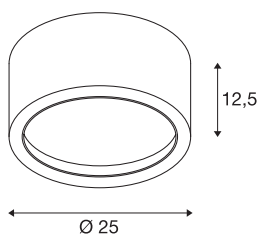

FERA 25

ceiling light, LED, 3000K, round, white, 1800 lm, max. 21W, including LED driver

The high-voltage LED ceiling light FERA 25 convinces with its simple design and high luminosity. The integrated LED reaches a luminous flux of 1800 lm. Thus, the fitting can be used for general room lighting. Thanks to the built-in LED driver, the light is ready for direct connection to 230V AC.

TECHNICAL DATA

Item no.	161461
IP Code	IP 20
Assembly	Surface
Assembly details	Ceiling
Primary nominal voltage	220-240V ~50/60Hz
Secondary power / voltage	550 mA
Safety class	I
Wattage	23 W
Minimum ambient temperature	-20 °C
Maximum ambient temperature	45 °C
Stroboscopic effect (SVM)	0.03
Lumen	1800 lm
Colour temperature	3000 Kelvin
Beam angle	100 °
Color	white
CRI	80
LXXBXX data	L70B50
Service life	20000 h
Height	12.5 cm
Diameter	25 cm
Net weight	1.816 kg
Gross weight	2.187 kg