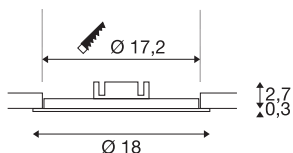

SENSER 18

recessed light, LED, 3000K, round, silver-grey, 10W

The SENSER 18 recessed light made from aluminium is available in matt white or silver-grey finish, as well as with round or square shade. The 120° beam angle of the fixed, Premium LED module provides a broad and uniform base illumination. A suitable constant current driver providing 350mA is required to operate the recessed fitting.

TECHNICAL DATA

Item no.	162743
IP Code	IP 20
Assembly	Recessed
Assembly details	Ceiling
Secondary power / voltage	350 mA
Safety class	III
Lumen	560 lm
Colour temperature	3000 Kelvin
Beam angle	120 °
Color	grey
CRI	80
LXXBXX data	L70B50
Service life	30000 h
Light distribution	rotational symmetric
Light outlet	direct
Height	3 cm
Diameter	18 cm
Net weight	0.41 kg
Gross weight	0.572 kg
Shape of cut-out	round
Installation depth	4 cm
Installation diameter	17.2 cm