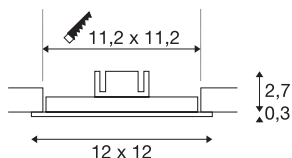

SENSER 12

recessed light, LED, 3000K, square, silver-grey, 6W

The SENSER 12 recessed light made from aluminium is available in matt white or silver-grey finish, as well as with round or square shade. The 120° beam angle of the fixed, Premium LED module provides a broad and uniform base illumination. A suitable constant current driver providing 350mA is required to operate the recessed fitting.

TECHNICAL DATA

Item no.	162793
IP Code	IP 20
Assembly	Recessed
Assembly details	Ceiling
Secondary power / voltage	350 mA
Safety class	III
Lumen	240 lm
Colour temperature	3000 Kelvin
Beam angle	120 °
Color	grey
CRI	80
LXXBXX data	L70B50
Service life	30000 h
Light distribution	rotational symmetric
Light outlet	direct
Length	12 cm
Width	12 cm
Height	3 cm
Net weight	0.279 kg
Gross weight	0.376 kg
Shape of cut-out	square
Installation length	11.2 cm

Installation width	11.2 cm
Installation depth	4 cm

Accessories

1007227	LED driver 20W 350mA- /500mA PHASE
---------	---------------------------------------