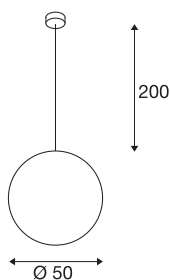

## ROTOBALL 50

pendant, TC-TSE, silver-grey/white, Ø 50 cm, max. 24W

The spherical ROTOBALL 50, 240V pendant features a lamp shade made of temperature resistant plastic, optically complimented by a silver grey, steel mounting bracket. The voluminous lamp shade, coupled with a standard E27 holder for energy-saving lamps, provides even illumination characteristics. The package includes an appropriate ceiling plate. The ROTOBALL 50 pendant is thus ready for direct connection to the 230V mains supply.

## TECHNICAL DATA

Item no.	165400
Socket	E27
Number of sockets	1
IP Code	IP 20
Assembly	Surface
Assembly details	Ceiling
Primary nominal voltage	220-240V ~50/60Hz
Safety class	I
Wattage	24 W
Color	white
Light distribution	rotational symmetric
Light outlet	direct - indirect
Diameter	50 cm
Pendant length	200 cm
Net weight	3.241 kg
Gross weight	5.166 kg
BIG WHITE Page	317