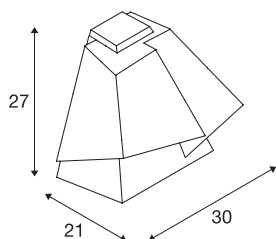

## SOBERBIA

wall light, LED, 2700K, white, 13W

Designed by Johan Carpner, the SOBERBIA wall light has a powerful, dimmable premium LED module alongside its extravagant design. Created for demanding lighting solutions, this steel pendant has a 2 metre long connection lead and corresponding steel wire suspensions. It comes ready for direct connection to 230V-240V mains supply.

## TECHNICAL DATA

|                                   |                      |
|-----------------------------------|----------------------|
| Item no.                          | 165431               |
| Number of different light outlets | 1                    |
| IP Code                           | IP 20                |
| Assembly                          | Surface              |
| Assembly details                  | Wall                 |
| Dimmable                          | Yes                  |
| Dimming technology                | trailing edge        |
| Primary nominal voltage           | 220-240V ~50/60Hz    |
| Secondary power / voltage         | 700 mA               |
| Safety class                      | I                    |
| Wattage                           | 15 W                 |
| Lumen                             | 950 lm               |
| Colour temperature                | 2700 Kelvin          |
| Color                             | white                |
| CRI                               | 90                   |
| LXXBXX data                       | L70B50               |
| Service life                      | 30000 h              |
| Light distribution                | rotational symmetric |
| Light outlet                      | direct               |
| Length                            | 21 cm                |
| Width                             | 30 cm                |
| Height                            | 27 cm                |