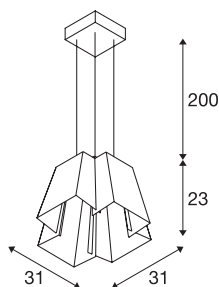

## SOBERBIA 31

pendant, LED, 2700K, square, white, L/W/H 31/31/23 cm, 25.4W

Designed by Johan Carpenter, the SOBERBIA 31 pendant also features a powerful, dimmable premium LED module alongside its extravagant design. Created for demanding lighting solutions, this steel pendant has a 2 metre long connection lead and corresponding steel wire suspensions. It comes ready for direct connection to 230V-240V mains supply.

## TECHNICAL DATA

Item no.	165441
Number of different light outlets	1
IP Code	IP 20
Assembly	Surface
Assembly details	Ceiling
Dimmable	Yes
Dimming technology	Leading edge
Primary nominal voltage	200-240V ~50/60Hz
Secondary power / voltage	1400 mA
Safety class	I
Wattage	26 W
Lumen	2000 lm
Colour temperature	2700 Kelvin
Beam angle	70 °
Color	white
CRI	80
LXXBXX data	L70B50
Service life	30000 h
Light distribution	symmetric
Light outlet	direct
Length	31 cm
Width	31 cm

<b>Height</b>	23 cm
<b>Pendant length</b>	200 cm
<b>Net weight</b>	3.469 kg
<b>Gross weight</b>	4.877 kg