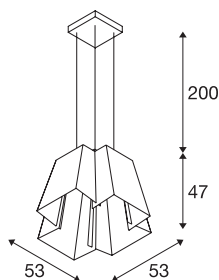

## SOBERBIA 53

pendant, LED, 2700K, square, white, L/W/H 53/53/47 cm, max. 10W

Designed by Johan Carpenter, the SOBERBIA 53 pendant also features a powerful, dimmable premium LED module alongside its extravagant design. Created for demanding lighting solutions, this steel pendant has a 2 metre long connection lead and corresponding suspension wire. It comes ready for direct connection to 230V-240V mains supply.

## TECHNICAL DATA

Item no.	165451
Number of different light outlets	1
IP Code	IP 20
Assembly	Surface
Assembly details	Ceiling
Dimmable	Yes
Dimming technology	Leading edge
Primary nominal voltage	200-240V ~50/60Hz
Secondary power / voltage	700 mA
Safety class	I
Wattage	26 W
Lumen	1300 lm
Colour temperature	2700 Kelvin
Color	white
CRI	80
LXXBXX data	L70B50
Service life	30000 h
Light distribution	rotational symmetric
Light outlet	direct
Length	53 cm
Width	53 cm
Height	47 cm

<b>Pendant length</b>	200 cm
<b>Net weight</b>	8.185 kg
<b>Gross weight</b>	12.963 kg