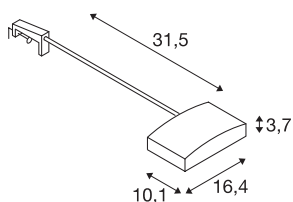

DISPLAY

wall light, LED, 3000K, silver-grey, 16W, incl. power supply and plug

Rotatable and tiltable 240V display fitting DISPLAY. The luminaire is made from aluminium and plastic. Several powerful SMD LEDs are embedded in the lamp head. The luminaire available in two colours of light is installed with the help of the display clamp included in the package. By means of the incorporated driver and connection lead with mains plug, it is supplied ready for direct connection to 230V mains supply.

TECHNICAL DATA

Item no.	170402
Rotating or tilting	rotary Bar and tiltable
IP Code	IP 20
Impact resistance class	IK 03
Impact resistance	0.35 Joule
Primary nominal voltage	220-240V ~50/60Hz
Secondary power / voltage	24 V
Safety class	II
Wattage	16 W
Lumen	1060 lm
Colour temperature	3000 Kelvin
Beam angle	120 °
Color	grey
CRI	80
LXXBXX data	L70B50
Service life	15000 h
Light outlet	direct
Net weight	0.736 kg
Gross weight	0.896 kg