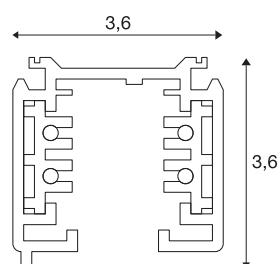

## S-TRACK 3-phase surface-mounted track

240V track, white, 3 m

Aluminium bearing track of the 240V 3-circuit surface-mounted track system. Installation can take place through the existing holes in the profile directly onto the wall or the ceiling. The surface-mounted version of this system is available in several colours and lengths. Alternatively, there is a recessed version available too. Please note that the white colour will be changing from RAL 9010 to RAL 9016 (traffic white) on 1st October 2018. More information can be found under Product Information in the "Service" / Downloads area.

### TECHNICAL DATA

Item no.	175031
IP Code	IP 20
Assembly	Surface
Assembly details	Ceiling, Wall
Nominal voltage	220-240V ~50/60Hz V
Safety class	I
Color	white
Length	299.5 cm
Width	3.6 cm
Height	3.6 cm
Net weight	2.616 kg
Gross weight	3.281 kg