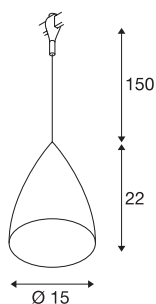

## TONGA 4

pendant for 240V track EASYTEC II, C35, black, white ceramic, max. 60W

BIMA 4 240V spot with suitable adapter for the EASYTEC II track system. The luminaire is made of aluminium and has a lamp shade made of ceramic. The built-in E14 socket is suitable for LED and energy-saving lamps. The pendant length is 1.5 m.

## TECHNICAL DATA

Item no.	184530
Socket	E14
Lamp	C35
Number of sockets	1
Lamps included	No
IP Code	IP 20
Assembly	Surface
Assembly details	Ceiling, Track Ceiling
Primary nominal voltage	220-240V ~50/60Hz
Safety class	I
Wattage	60 W
Color	black
Light outlet	direct - indirect
Length	22 cm
Height	181 cm
Diameter	15 cm
Pendant length	150 cm
Net weight	0.854 kg
Gross weight	1.216 kg