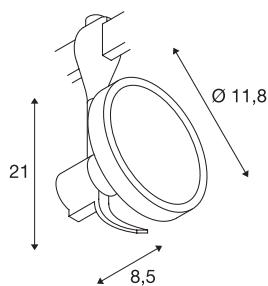

## YOKI

spot for 240V track EASYTEC II, QPAR111, white, max. 75W, incl. deco ring

Rotatable and tiltable 240V spot, YOKI, with suitable adapter for the EASYTEC II track system. The luminaire is made of aluminium and, thanks to the GU10 socket, is suitable for both halogen and LED lamps. The luminaire comes in several colour versions and a deco ring matching the luminaire colour to place on a lamp with 11.1 cm diameter is included in the delivery.

## TECHNICAL DATA

Item no.	184621
Lamp	QPAR111
Number of sockets	1
Lamps included	No
Tilt range	90 °
Horizontal rotation range	350 °
Rotating or tilting	rotary Bar and tiltable
IP Code	IP 20
Assembly	Surface
Assembly details	Ceiling, Track Ceiling
Primary nominal voltage	220-240V ~50/60Hz
Safety class	I
Wattage	75 W
Color	white
Light outlet	direct
Length	8.5 cm
Height	21 cm
Diameter	11.8 cm
Net weight	0.452 kg
Gross weight	0.574 kg