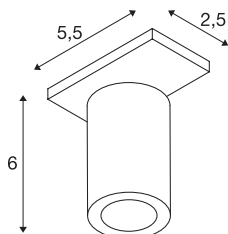

M-TRACK

spot for low-voltage track, LED, black, 7W

M-TRACK spot with suitable adapter for the M-TRACK low-voltage track system. The spot has a powerful 7W LED and is mounted to swivel and tilt. This luminaire contains built-in LED lamps.

TECHNICAL DATA

Item no.	188530
Rotating or tilting	rotary Bar and tiltable
IP Code	IP 20
Assembly	Surface
Assembly details	Track Ceiling,Track Wall
Primary nominal voltage	12V
Safety class	III
Wattage	7 W
Stroboscopic effect (SVM)	0
Lumen	400 lm
Colour temperature	3000 Kelvin
Beam angle	36 °
Color	black
CRI	80
LXXBXX data	L70B50
Service life	20000 h
Light distribution	rotational symmetric
Light outlet	direct
Length	5.5 cm
Width	3 cm
Height	6 cm
Net weight	0.103 kg