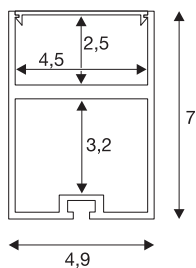

GLENOS

professional profile 4970, with cover, matt black, 2 m

Generously constructed aluminium wall and ceiling mounted profile GLENOS for parallel insertion of two LED strips in the upper level and a power supply in the lower level. By the supplied frosted acrylic glass cover, the light output appears very soft. A suspension kit is available in several colours and lengths and allows suspending the profile up to 2.5 m.

TECHNICAL DATA

Item no.	213470
IP Code	IP 20
Assembly	Surface
Color	black
Light outlet	direct
Light outlet 2	indirect
Length	200 cm
Width	4.9 cm
Height	7 cm
Net weight	2.975 kg
Gross weight	4.532 kg