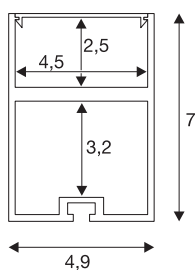

GLENOS

professional profile 4970, with cover, anodised aluminium, 2 m

Generously constructed aluminium wall and ceiling mounted profile GLENOS for parallel insertion of two LED strips in the upper level and a power supply in the lower level. By the supplied frosted acrylic glass cover, the light output appears very soft. A suspension kit is available in several colours and lengths and allows suspending the profile up to 2.5 m.

TECHNICAL DATA

Item no.	213474
IP Code	IP 20
Assembly	Surface
Color	aluminium
Light outlet	direct
Light outlet 2	indirect
Length	200 cm
Width	4.9 cm
Height	7 cm
Net weight	2.977 kg
Gross weight	4.475 kg