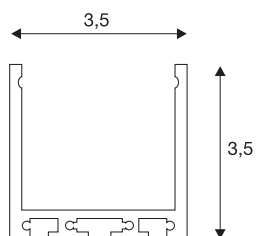

GLENOS

professional profile 3030, matt white, 3 m

GLENOS professional profile 3030 in 300 cm length exclusive cover to install LED strips up to 30 mm wide. This profile, available in matt black, matt white and silver, can be installed recessed, surface-mounted or with the optional suspension kit 213488, as a pendant.

TECHNICAL DATA

Item no.	213631
IP Code	IP 20
Assembly	Surface
Color	white
Length	300 cm
Width	3.5 cm
Height	3.5 cm
Net weight	2.001 kg
Gross weight	3.092 kg

Accessories

213488	SUSPENSION SET , for GLENOS professional profile 4970 and 3030, 2.5m
--------	---