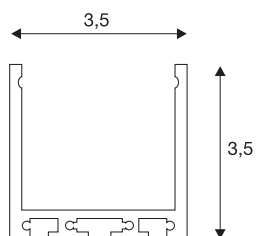

GLENOS

professional profile 3030, silver, 3 m

GLENOS professional profile 3030 in 300 cm length exclusive cover to install LED strips up to 30 mm wide. This profile, available in matt black, matt white and silver, can be installed recessed, surface-mounted or with the optional suspension kit 213488, as a pendant.

TECHNICAL DATA

Item no.	213634
IP Code	IP 20
Assembly	Surface
Color	grey
Length	300 cm
Width	3.5 cm
Height	3.5 cm
Net weight	1.901 kg
Gross weight	3.052 kg

Accessories

213488	SUSPENSION SET , for GLENOS professional profile 4970 and 3030, 2.5m
--------	---