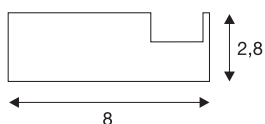

## GLENOS

professional wall mounting bracket profile, matt white, 20cm, incl. end caps

GLENOS PROFI Wall Bracket Profile, 20 cm, for installing GLENOS PROFI-Profile 2020, either as display lamp, or independent luminaire with LED Strips up to 20 cm long. Light can be emitted upward, or downward.

## TECHNICAL DATA

Item no.	213661
IP Code	IP 20
Assembly	Surface
Color	white
Length	20 cm
Width	8 cm
Height	2.8 cm
Net weight	0.261 kg
Gross weight	0.46 kg