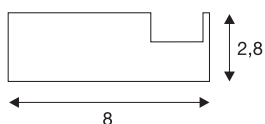

GLENOS

professional wall mounting bracket profile, matt white, 1 m, incl. end caps

GLENOS professional wall mounting bracket profile, 1 m, for installing GLENOS professional profiles 2020, either as display lamp, or independent luminaire with LED strips up to 1 m long. Light can be emitted upward or downward.

TECHNICAL DATA

Item no.	213671
IP Code	IP 20
Assembly	Surface
Color	white
Length	100 cm
Width	8 cm
Height	2.8 cm
Net weight	1.188 kg
Gross weight	1.919 kg