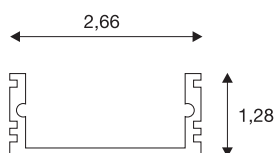

GLENOS

linear surface-mounted profile 2713, matt black, 2 m

GLENOS linear surface mounted profile 2713 in 1- and 2 m length to install LED strips up to 21 mm wide. The profile is available in matt black, matt white and anodised aluminium. It can be combined with various covers as well as matching end caps.

TECHNICAL DATA

Item no.	214330
IP Code	IP 20
Assembly	Surface
Assembly details	Ceiling,Wall
Color	black
Length	200 cm
Width	2.7 cm
Height	1.3 cm
Net weight	0.421 kg
Gross weight	0.755 kg

Accessories

214350	COVER , for GLENOS linear surface-mounted profile 2713, transparent, 2 m
214352	COVER , for GLENOS linear surface-mounted profile 2713, white, 2 m
214351	COVER , for GLENOS linear surface-mounted profile 2713, frosted, 2 m
214380	END CAPS , for GLENOS linear surface-mounted profile 2713, matt black, 2 pieces