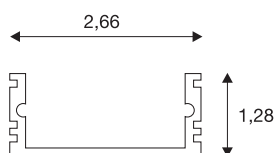

GLENOS

linear surface-mounted profile 2713, matt white, 2 m

GLENOS linear surface mounted profile 2713 in 1- and 2 m length to install LED strips up to 21 mm wide. The profile is available in matt black, matt white and anodised aluminium. It can be combined with various covers as well as matching end caps.

TECHNICAL DATA

Item no.	214331
IP Code	IP 20
Assembly	Surface
Assembly details	Ceiling, Wall
Color	white
Length	200 cm
Width	2.7 cm
Height	1.3 cm
Net weight	0.391 kg
Gross weight	0.74 kg

Accessories

214350	COVER , for GLENOS linear surface-mounted profile 2713, transparent, 2 m
214352	COVER , for GLENOS linear surface-mounted profile 2713, white, 2 m
214351	COVER , for GLENOS linear surface-mounted profile 2713, frosted, 2 m
214381	END CAPS , for GLENOS linear surface-mounted profile 2713, matt white, 2 pieces