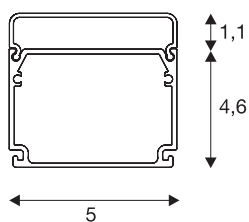

GLENOS

industrial profile, flat, matt white, 2 m

The matt white GLENOS industrial profile comes in 2 m length, 50 mm width and 46 mm height. It comes with a flat cover. The versatile LED profile has two chambers and can be used in a system which is suspended, as well as surface-mounted or recessed variants. Various accessory parts are available as well as direct connectors and reflectors. The system gives you the space for individual installations of all types and, thanks to its width, can be fitted with LED strips with up to 40mm diameter.

TECHNICAL DATA

Item no.	214421
IP Code	IP 20
Assembly	Surface
Assembly details	Ceiling, Ceiling with Acc.
Color	white
Length	200 cm
Width	5 cm
Height	4.6 cm
Net weight	1.771 kg
Gross weight	2.29 kg

Accessories