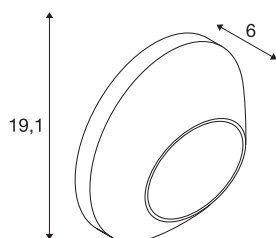

DELO

outdoor wall light, LED, 3000K, IP55, anthracite, 4.7W

With the DELO wall light, you have a beautiful and futuristic LED application. The powder-coated outdoor wall light meets IP55 protection class. Thanks to the factory-installed LED driver, the luminaire is suitable for direct connection to the 230V mains supply.

TECHNICAL DATA

Item no.	227185
IP Code	IP 65
Assembly	Surface
Assembly details	Wall
Number of through-wires	250
Primary nominal voltage	100-240V ~50/60Hz
Secondary power / voltage	500 mA
Safety class	I
Wattage	6 W
Minimum ambient temperature	-20 °C
Maximum ambient temperature	40 °C
Level of inrush current	4.5 A
Duration of inrush current	30 µs
Stroboscopic effect (SVM)	0.09
Lumen	190 lm
Colour temperature	3000 Kelvin
Color	anthracite
CRI	80
LXXBXX data	L70B50
Service life	30000 h
Depth	6 cm
Diameter	19.1 cm

Light Source

916573		Net weight	0.843 kg
		Gross weight	1.088 kg