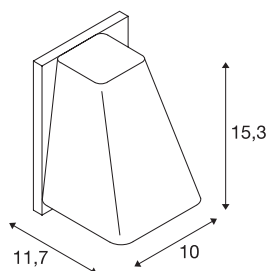

TECHNICAL DATA

Item no.	227195
Socket	GU10
Number of sockets	1
IP Code	IP 44
Assembly	Surface
Assembly details	Wall
Primary nominal voltage	220-240V ~50/60Hz
Safety class	I
Wattage	50 W
Color	anthracite
Light outlet	direct
Width	10 cm
Height	15.3 cm
Depth	11.7 cm
Net weight	0.704 kg
Gross weight	0.866 kg
BIG WHITE Page	768