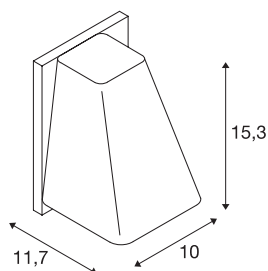

TECHNICAL DATA

Item no.	227198
Number of sockets	1
IP Code	IP 44
Assembly	Surface
Assembly details	Wall
Primary nominal voltage	220-240V ~50/60Hz
Safety class	I
Wattage	50 W
Color	bronze
Light outlet	direct
Width	10 cm
Height	15.3 cm
Depth	11.7 cm
Net weight	0.705 kg
Gross weight	0.868 kg