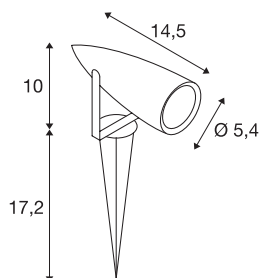

SYNA

outdoor spike luminaire, LED, 3000K, IP55, anthracite, 230V, 8.6W

The SYNA ground spike luminaire is available in several colour variants and comes with a powerful, warm-white 9 Watt LED fitted. The luminaire is made of aluminium and is connected using the supply cable incl. plug directly to the 230V mains supply. Thanks to its IP55 protection class, the luminaire is suitable for outdoor use.

TECHNICAL DATA

Item no.	227505
IP Code	IP 55
Impact resistance class	IK 04
Impact resistance	0.5 Joule
Assembly	Recessed
Assembly details	Ground
Primary nominal voltage	220-240V ~50/60Hz
Safety class	I
Wattage	9 W
Minimum ambient temperature	-20 °C
Maximum ambient temperature	40 °C
Stroboscopic effect (SVM)	3.25
Lumen	470 lm
Colour temperature	3000 Kelvin
Beam angle	50 °
Color	anthracite
CRI	80
LXXBXX data	L70B50
Service life	30000 h
Length	14.5 cm
Height	10 cm
Diameter	5.4 cm

Light Source

954801		Length of earth spike	17.2 cm
		Net weight	0.701 kg
		Gross weight	0.763 kg
		BIG WHITE Page	689