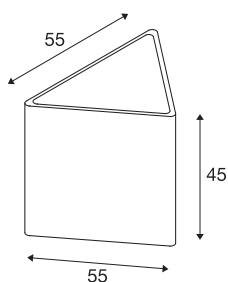

KENGA

outdoor floor stand, TC-(D,H,T,Q)SE, IP54, triangular, white, with artificial wood covering, max. 24W

Mobile lighting object with a closed, high-strength lamp shade made of opalescent plastic. Thanks to its triangular shape, the KENGA luminaire can be used as a seat (max. 130kg). The seating area is indicated by a triangular artificial wood covering. Thanks to having protection class Ip54, as well as the connection lead and mains plug, the luminaire can be used in almost any location and is a visual highlight in every garden.

TECHNICAL DATA

Item no.	227550
Socket	E27
Number of sockets	1
IP Code	IP 54
Impact resistance class	IK 06
Impact resistance	1 Joule
Assembly	Mobile
Mechanical loading	0,13 t
Primary nominal voltage	230V ~50/60Hz
Safety class	I
Wattage	24 W
Color	white
CRI	90
Light outlet	direct - indirect
Length	45 cm
Width	51 cm
Height	45 cm
Net weight	5.81 kg
Gross weight	7.661 kg