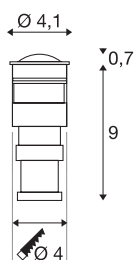

POWER TRAIL-LITE 42

outdoor inground fitting, LED, 3000K, IP67, round, stainless steel 316

The POWER TRAIL-LITE 42 is a recessed floor and wall light with a high-output PowerLED and is IP67 rated, which means it is suitable for use outdoors. Alternative models in different light colours and with round or square covers are available. For easy installation, a mounting box is included in the scope of delivery. The electrical connection uses the supply cable on a separately available 350 mA LED driver. This light contains integrated LED light bulbs.

TECHNICAL DATA

Item no.	228332
IP Code	IP 67
Impact resistance class	IK 08
Assembly	Recessed
Assembly details	Ground,Wall
Secondary power / voltage	350 mA
Safety class	III
Wattage	1 W
Minimum ambient temperature	-20 °C
Maximum ambient temperature	40 °C
Temperature at glass (light emission)	30 °C
Lumen	45 lm
Colour temperature	3000 Kelvin
Beam angle	60 °
Color	stainless steel
CRI	90
LXXBXX data	L70B50
Service life	30000 h
Light distribution	rotational symmetric
Light outlet	direct
Depth	6.5 cm
Diameter	4.1 cm

Light Source

954799		Net weight	0.295 kg
		Gross weight	0.366 kg
		Shape of cut-out	round
		Installation depth	9 cm
		Installation diameter	4 cm
		BIG WHITE Page	849