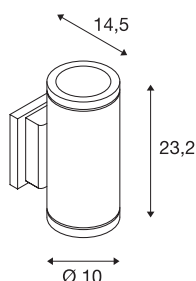

ENOLA_C

outdoor wall light, LED, 3000K, IP55, round, up/down, white, Ø/H 10/23.2 cm

The puristic up/down wall light consists of a cylindrical aluminium structure, which is fitted with two warm-white, high-performance COB LED. By the incorporated LED driver, the electrical connection of the luminaire available in white and anthracite is made directly to 230V mains supply.

TECHNICAL DATA

Item no.	228521
Number of different light outlets	2
IP Code	IP 55
Assembly	Surface
Assembly details	Wall
Primary nominal voltage	220-240V ~50/60Hz
Secondary power / voltage	500 mA
Safety class	I
Wattage	23 W
Lumen	1800 lm
Colour temperature	3000 Kelvin
Beam angle	35 °
Color	white
CRI	90
LXXBXX data	L70B50
Service life	40000 h
Light distribution	rotational symmetric
Light outlet	direct - indirect
Height	23.2 cm
Depth	14.5 cm
Diameter	10 cm
Net weight	1.412 kg

Gross weight	1.694 kg
--------------	----------