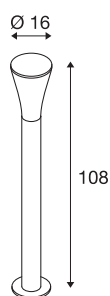

ALPHA CONE 100

outdoor bollard light, TC-(D,H,T,Q)SE, IP55, grey, Ø/H 7.3/108 cm, max. 24W

The aluminium-made floor stand of the ALPHA CONE 100 emits its light via one opalescent lamp head made from PC. With protection class IP55, it is suitable for outdoor use. As optional accessories for the colour and size versions available, we offer suitable earth spikes, concrete anchor sets, hanger bolt sets and a connection box for safe electrical connection within the round bollard. Connection is made to the 230V mains voltage.

TECHNICAL DATA

Item no.	228922
Socket	E27
Number of sockets	1
IP Code	IP 55
Impact resistance class	IK 03
Impact resistance	0.35 Joule
Assembly	Surface
Assembly details	Ground, Ground with Acc.
Primary nominal voltage	220-240V ~50/60Hz
Safety class	I
Wattage	24 W
Color	grey
Height	108 cm
Diameter	16 cm
Net weight	1.724 kg
Gross weight	2.809 kg

Recommended lamp

1005290	T38 E27 , white LED light, 8W 4000K CRI90 240°
1005308	T45 E27 , white / milky LED light, 13.5W 4000K CRI90 240°

Accessories

228730	CONNECTION BOX , 3-pin, IP68
228712	CONCRETE ANCHOR , for garden lights
228722	EARTH SPIKE , for gar- den luminaires, galvanis- ed steel